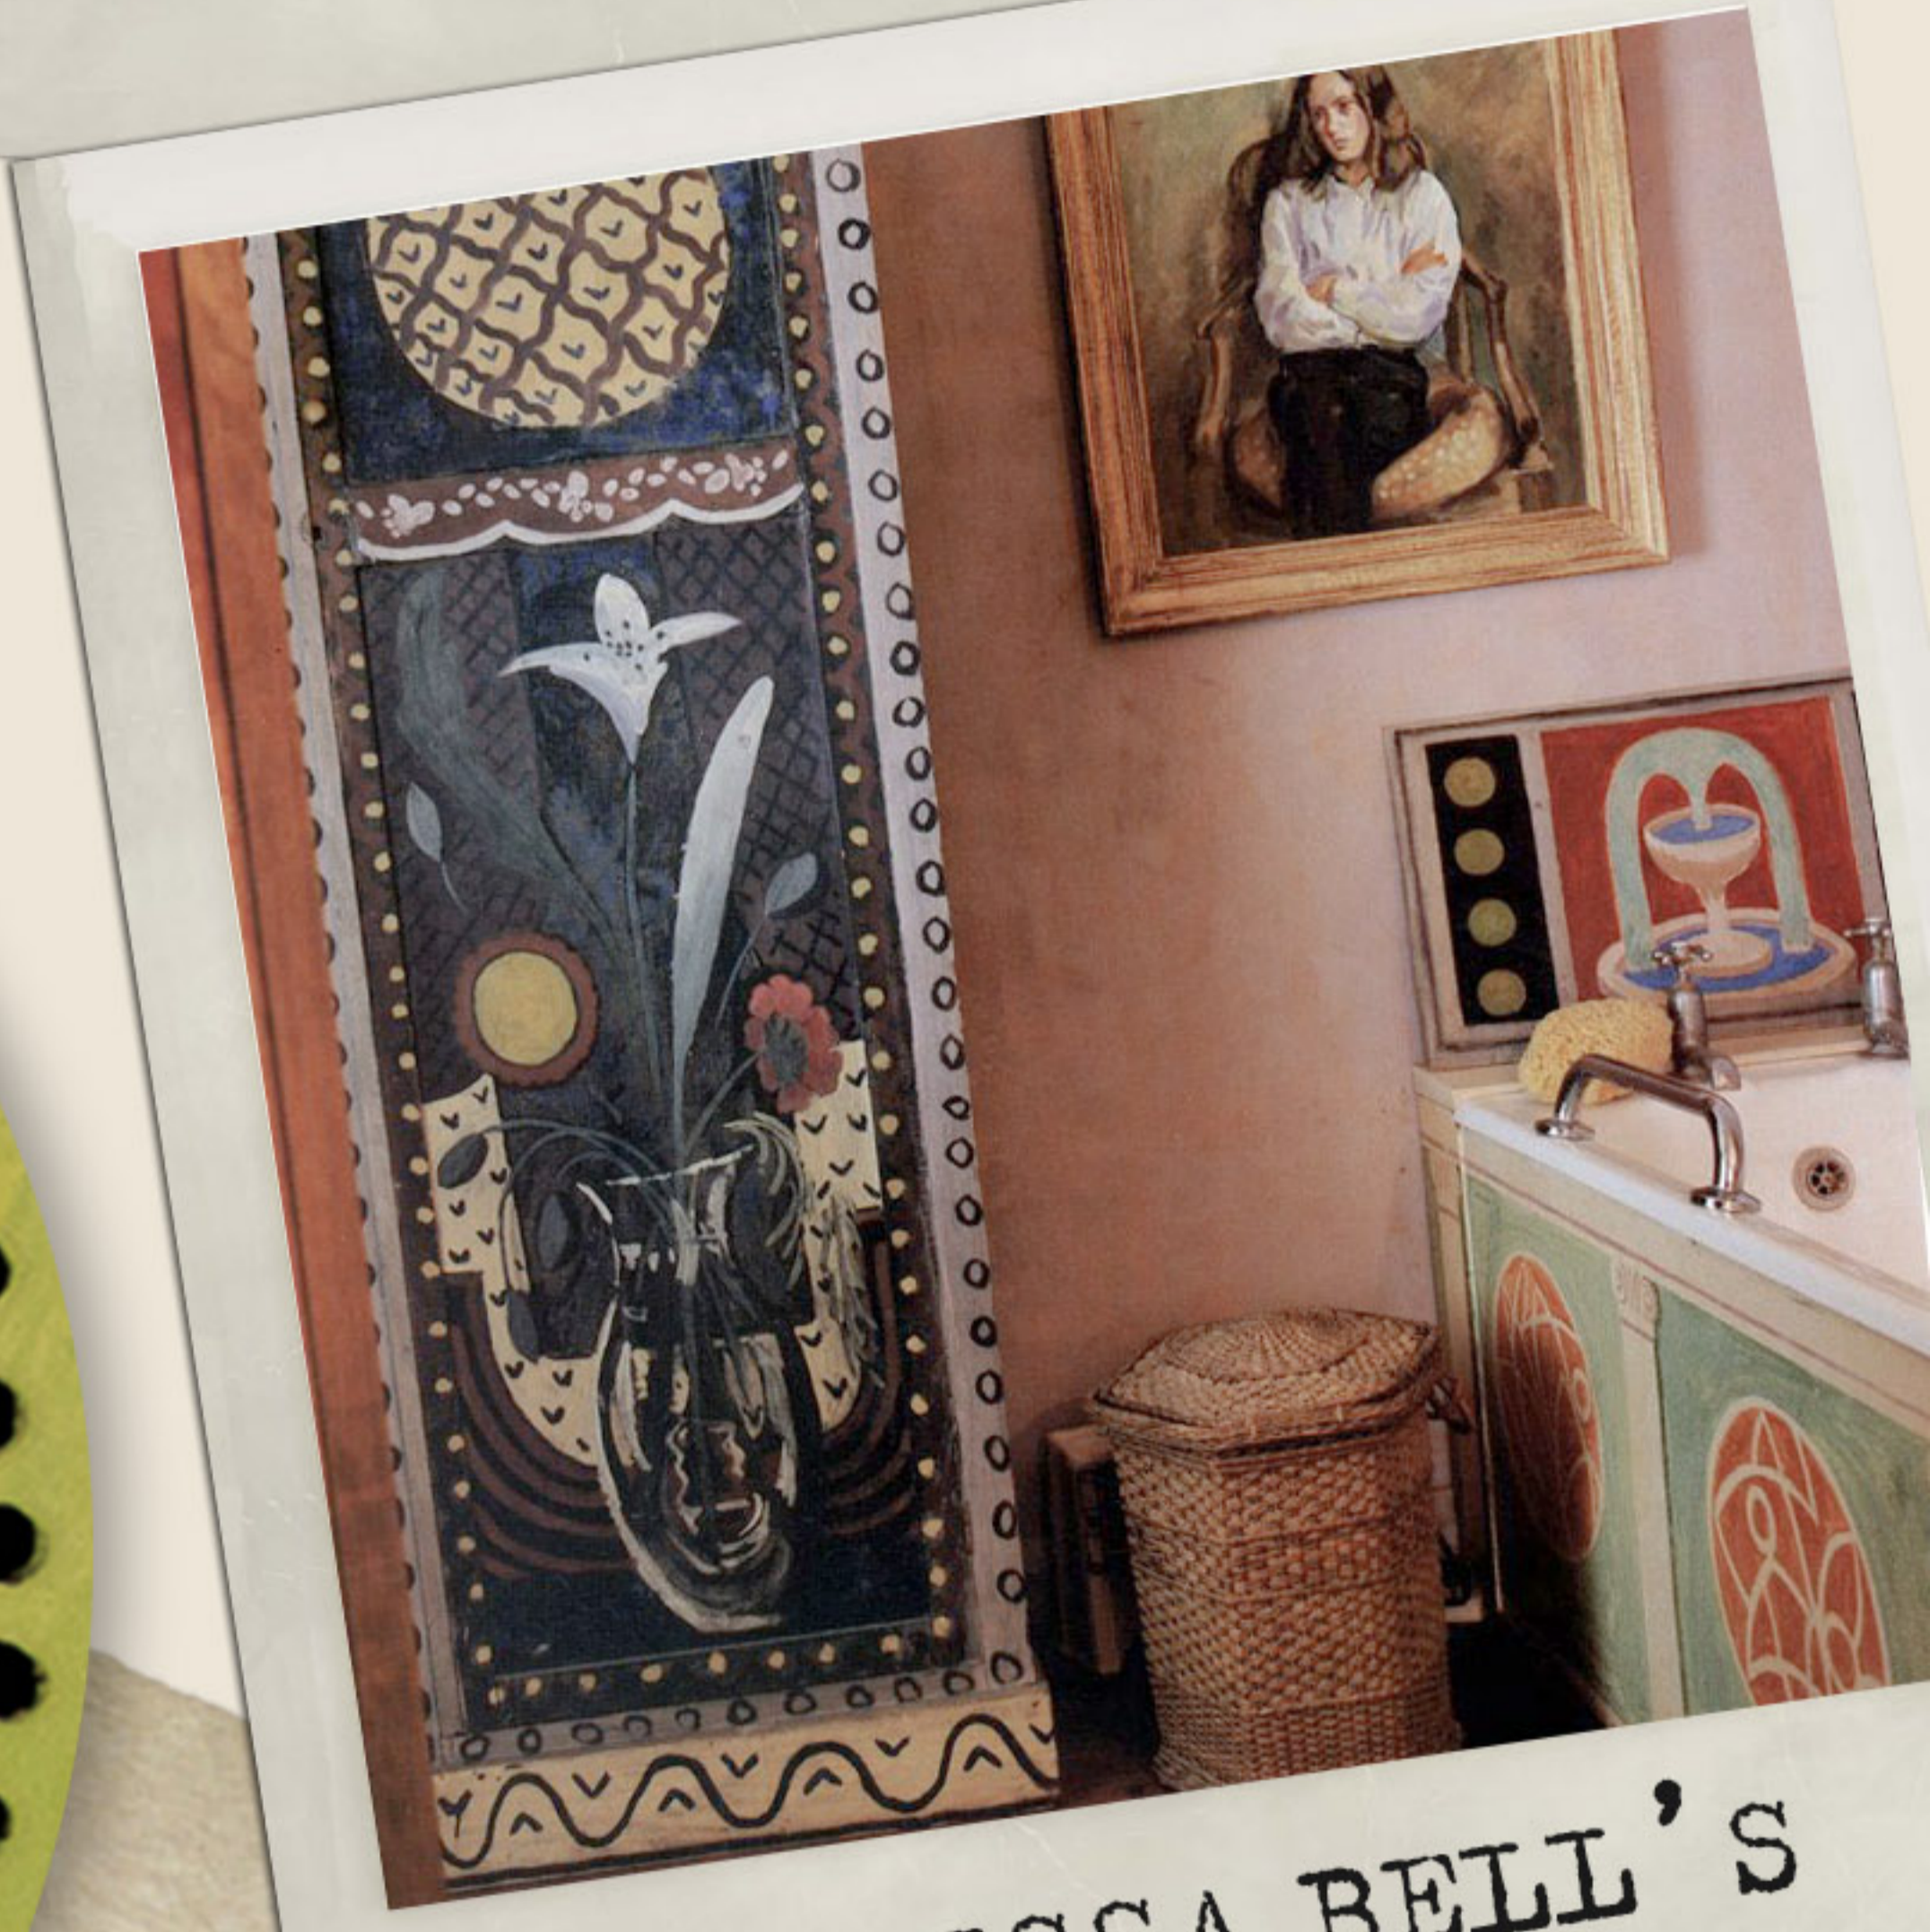

Snapshots & sketches from my Charleston visit

CLIVE BELL'S STUDY

Photograph: PENILOPE FENSTER

Colour matching to echo Clive Bell's distempred wall

VANESSA BELL'S BEDROOM

This lamp stand has a perfect design for the box!